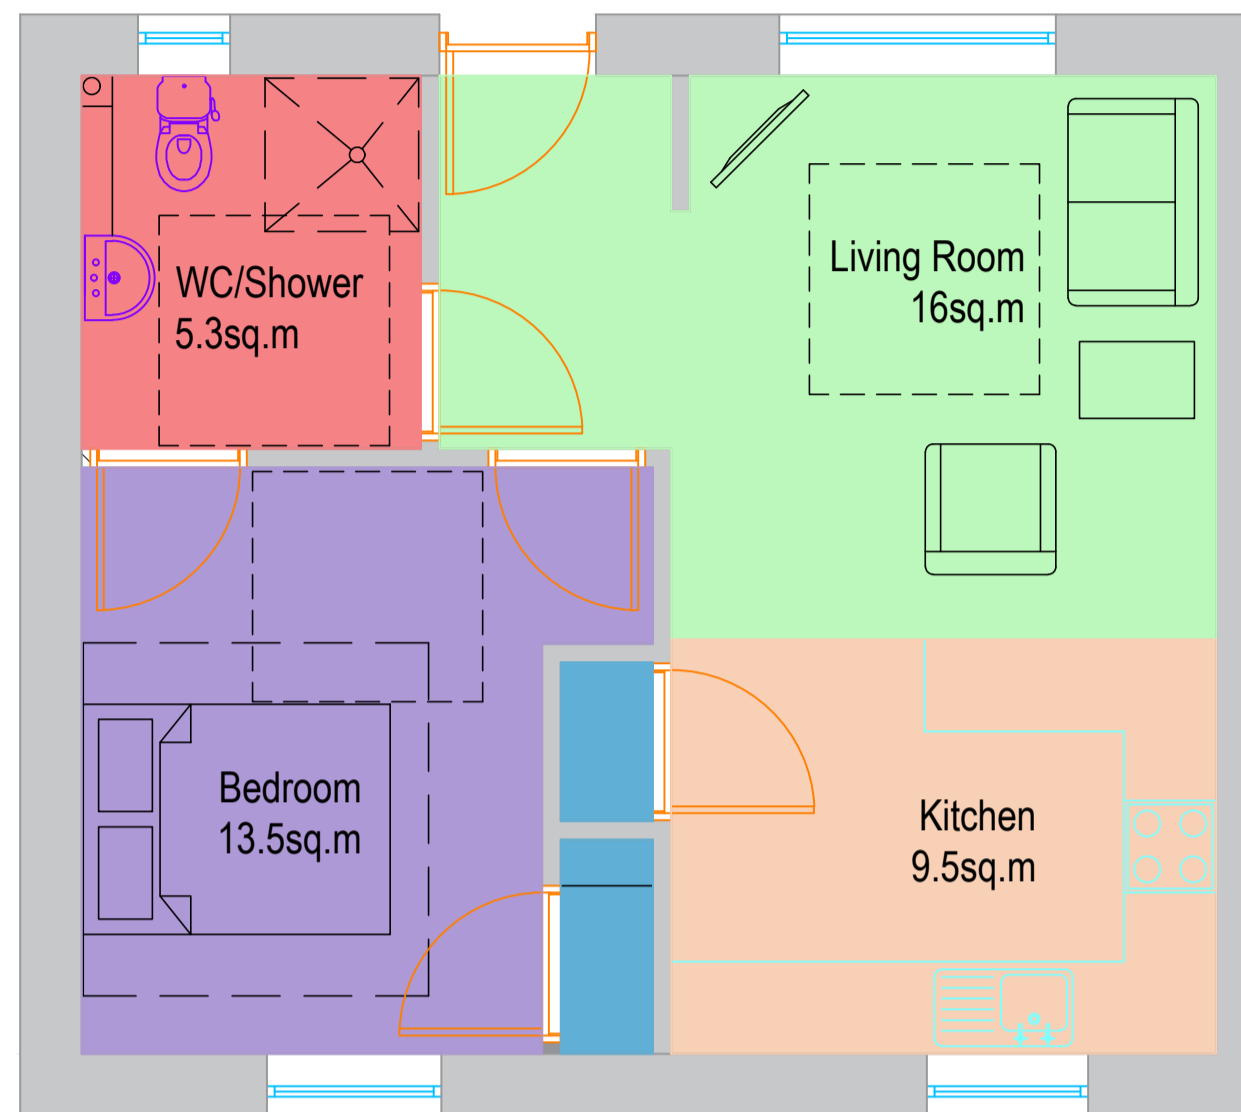

CALEY COURT, STEVENSTON - NEW SUPPORTED LIVING COMPLEX

Supported Living - House Type A - 1 Bed
FA = 47sq.m
Footprint = 58sq.m

Legend

- | | |
|--|---|
| ■ Living Room | ■ Staff Lounge |
| ■ Kitchen | ■ Staff Office |
| ■ Bedroom 1 | ■ Staff Kitchen |
| ■ Bedroom 2 | ■ Accessible WC |
| ■ Shower Room | ■ Circulation |
| ■ Store | |

Supported Living - House Type B - 2 Bed.
FA = 59sq.m
Footprint = 72sq.m

Supported Living - Staff Base - Caley Court, Stevenston
FA = 95sq.m
Footprint = 113sq.m

SUPPORTED LIVING HOUSE TYPES