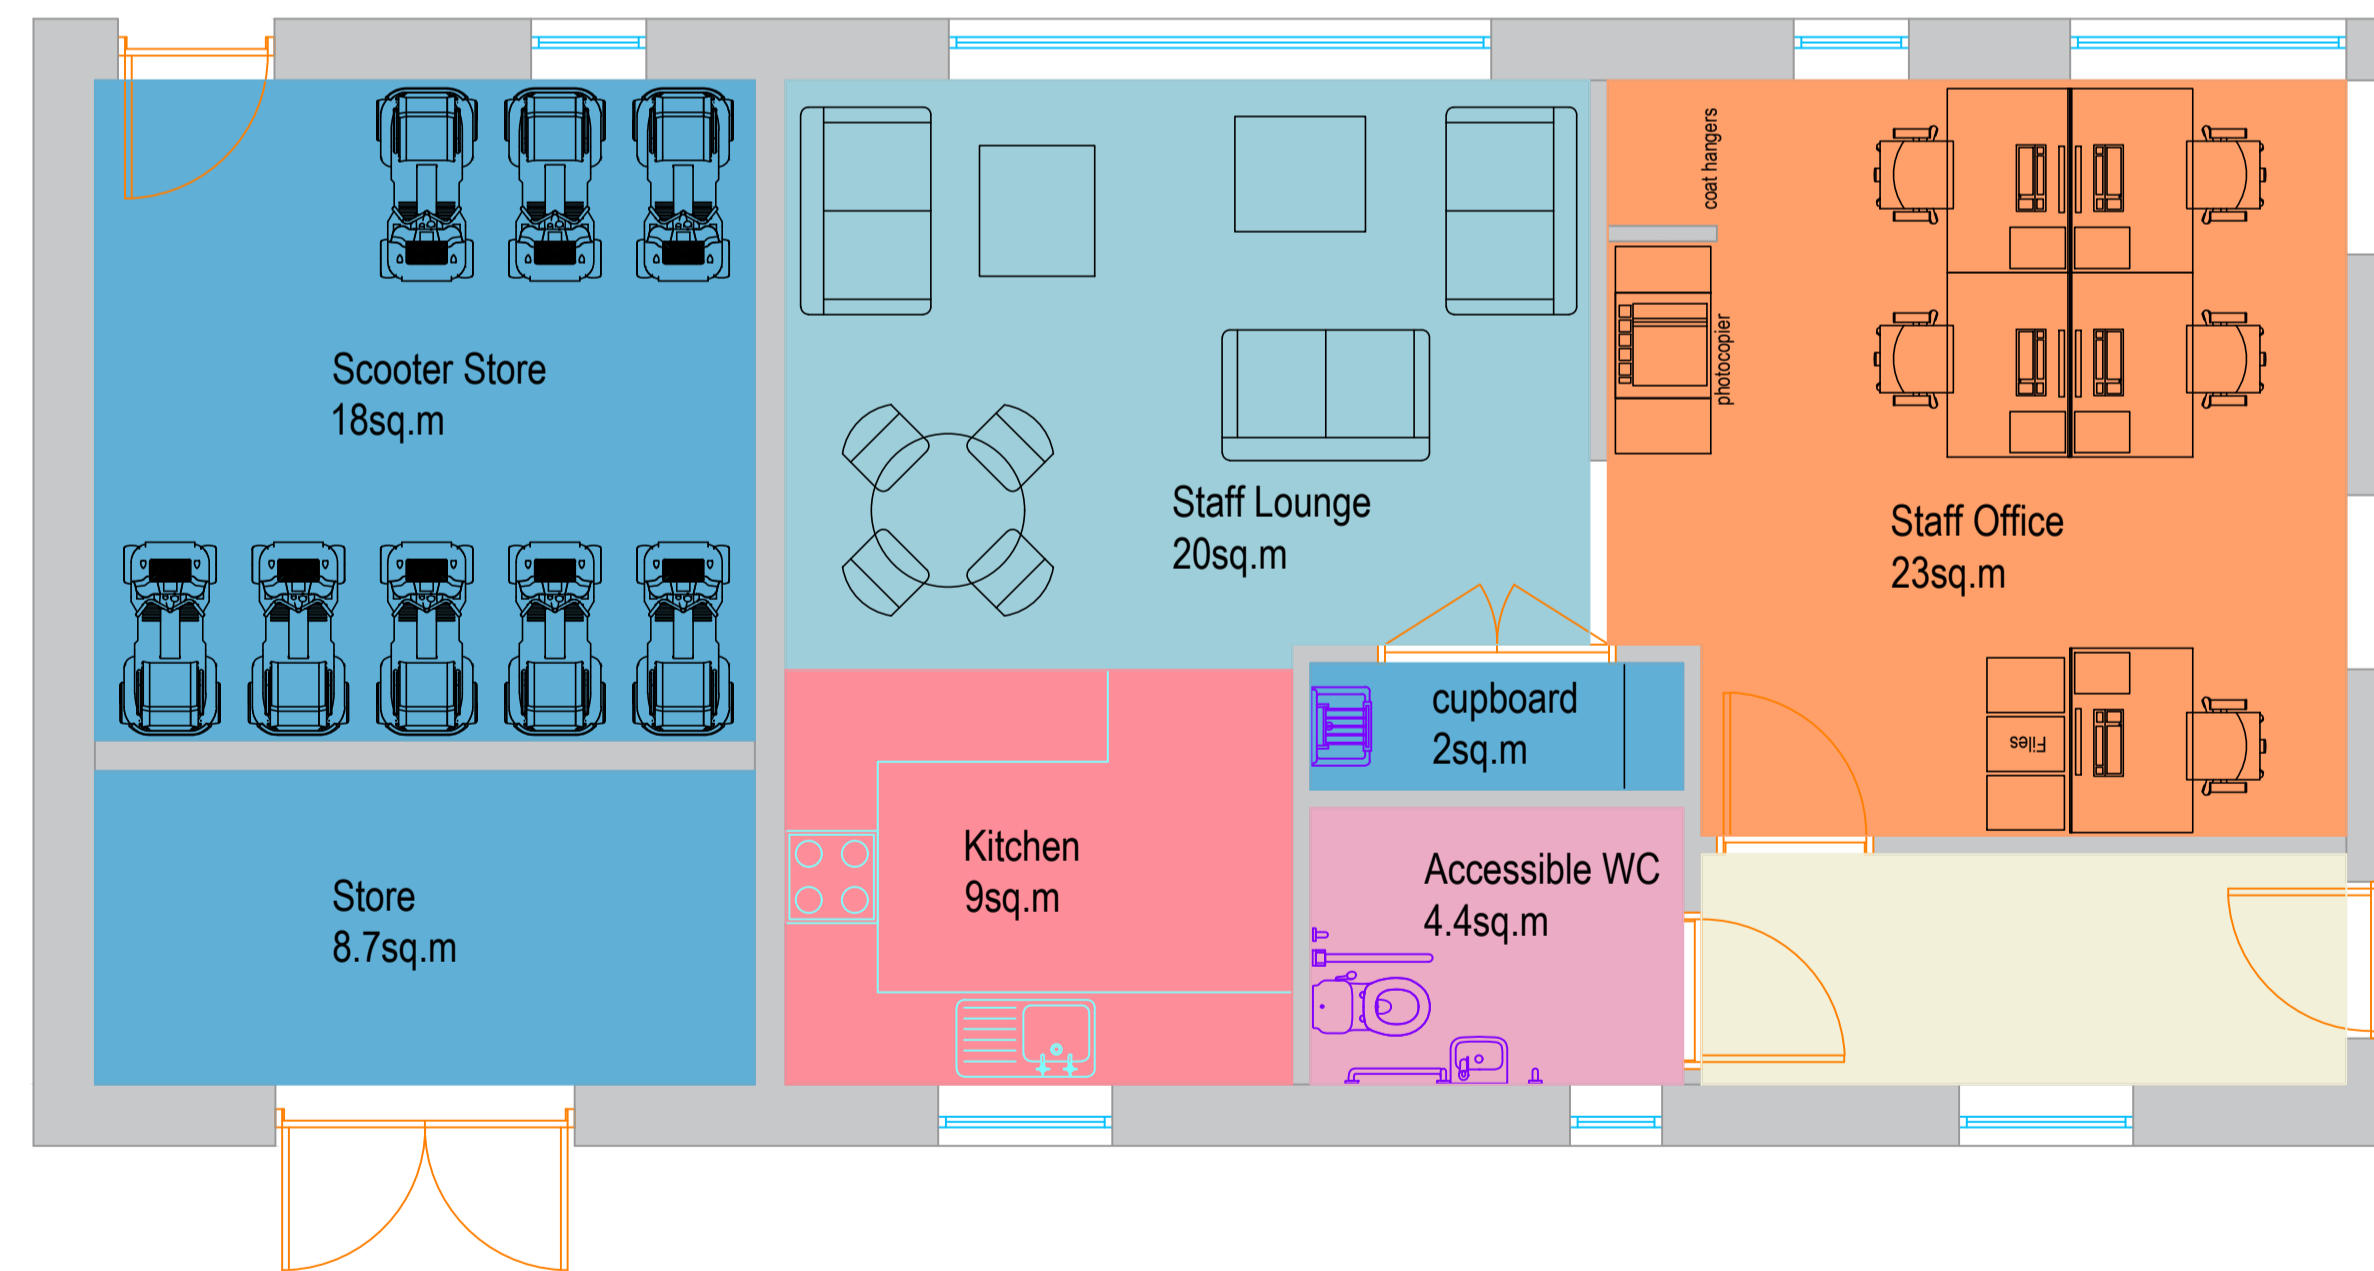

CALEY COURT, STEVENSTON - NEW SUPPORTED LIVING COMPLEX

Supported Living - House Type A - 1 Bed
FA = 47sq.m
Footprint = 58sq.m

Legend

- | | |
|--|---|
| ■ Living Room | ■ Staff Lounge |
| ■ Kitchen | ■ Staff Office |
| ■ Bedroom 1 | ■ Staff Kitchen |
| ■ Bedroom 2 | ■ Accessible WC |
| ■ Shower Room | ■ Circulation |
| ■ Store | |

Supported Living - House Type B - 2 Bed.
FA = 59sq.m
Footprint = 72sq.m

Supported Living - Staff Base - Caley Court, Stevenston
FA = 95sq.m
Footprint = 113sq.m

SUPPORTED LIVING HOUSE TYPES