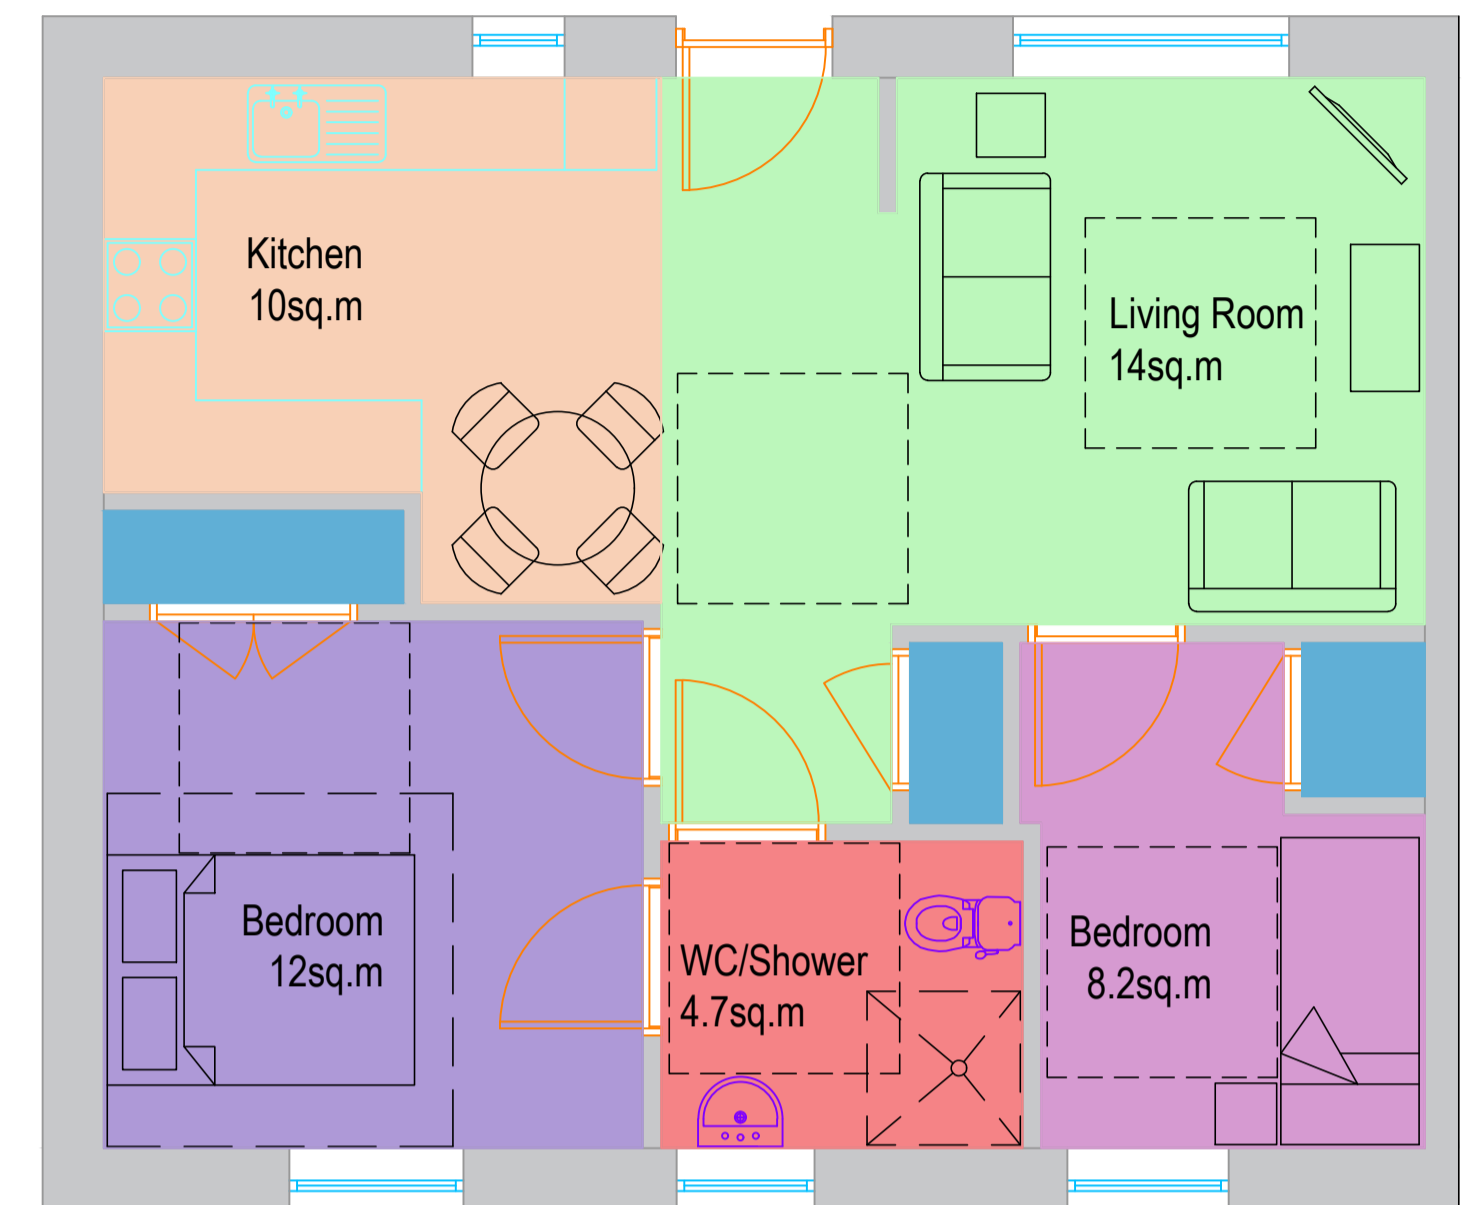

CALEY COURT, STEVENSTON - NEW SUPPORTED LIVING COMPLEX

Supported Living - House Type A - 1 Bed
FA = 47sq.m
Footprint = 58sq.m

Legend

- | | |
|--|---|
| ■ Living Room | ■ Staff Lounge |
| ■ Kitchen | ■ Staff Office |
| ■ Bedroom 1 | ■ Staff Kitchen |
| ■ Bedroom 2 | ■ Accessible WC |
| ■ Shower Room | ■ Circulation |
| ■ Store | |

Supported Living - House Type B - 2 Bed.
FA = 59sq.m
Footprint = 72sq.m

Supported Living - Staff Base - Caley Court, Stevenston
FA = 95sq.m
Footprint = 113sq.m

SUPPORTED LIVING HOUSE TYPES